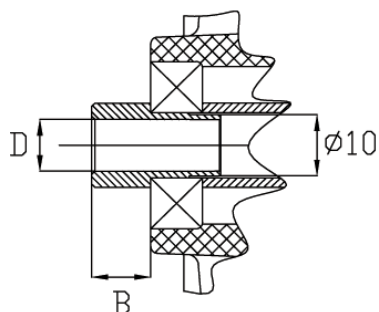

8" (200 x 30 mm) wheel with grey tyre

 mm	 mm	 kg	Pneumatic Grey	FlexelLite Grey
ø10	37	40	160852	on request
ø6	56	40	160807	on request

Spacer bushes

- » To match the correct hub width to fork width
- » For ø10 mm axles
- » Part. numbers are for packings with 200 pcs
- » Minimum order is 200 pcs. per order