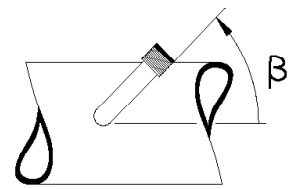

Size	ETRTO	Pressure psi/bar	Part no. grey	Part no. black
6" x 1¼"	32-87	36/2.5	410652	-
8" x 1¼"	32-137	36/2.5	410852	on request
200 x 50	50-94	36/2.5	410853	on request

Size	ETRTO	Pressure psi/bar	Part no. grey	Part no. black
12½" x 2¼"	57-203	30/2.1	411271	on request

Size	ETRTO	Pressure psi/bar	Part no. grey	Part no. black
12½" x 2¼"	57-203	30/2.1	411254	on request

Sign up to our
newsletter at
mbl.dk to stay
updated!

About valves

Valves - two types:

Car valve/Schrader

Racer valve/Presta

Valves - varied shapes:

Alfa

Beta

α/β

90/90

45/45

90/30