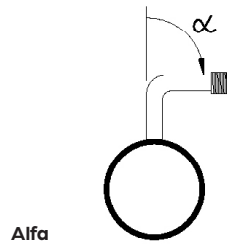

Size	ETRTO	Pressure psi/bar	Part no. grey	Part no. black
6" x 1¼"	32-87	36/2.5	410652	-
8" x 1¼"	32-137	36/2.5	410852	on request
200 x 50	50-94	36/2.5	410853	on request

Size	ETRTO	Pressure psi/bar	Part no. grey	Part no. black
12½" x 2¼"	57-203	30/2.1	411271	on request

Size	ETRTO	Pressure psi/bar	Part no. grey	Part no. black
12½" x 2¼"	57-203	30/2.1	411254	on request

Sign up to our
newsletter at
mbl.dk to stay
updated!

About valves

Valves - two types:

Car valve/Schrader

Racer valve/Presta

Valves - varied shapes:

Alfa

Beta

α/β

90/90

45/45

90/30

View from the side

View from above

Tubes for manual wheelchairs

5"-26"

Size	ETRTO	Valve angle /	Part no. Schrader/Car valve
6" x 1¼"	32-87	45/45	450601
8" x 1¼"	32-137	45/45	450805
8" x 2"	50-94	90/30	450802
200 x 50	50-94	90/90	450801
12½" x 2¼"	62-203	Straight	451202
12½" x 2¼"	62-203	90/90	451203
12½" x 2¼"	62-203	45/45	451213
16" X 1,75" X 2,125"	47/57-305	Straight	451601
20" x 1 3/8"	37-451	Straight	452001
20" x 1.75" x 2.125"	47/57-406	Straight	452002
20" x 1"	25-451	Straight	452005
22" x 1 3/8"	37-489/501	Straight	452201
22" x 1"	25-489/501	Straight	452202
24" x 1"	25-540	Straight	452406
24" x 1 3/8"	37-540	Straight	452403
25" x 1"	25-559	Straight	45250
25" x 1" (extra light)	18/25-559	Straight	-
26" x 1"	25-590	Straight	452601