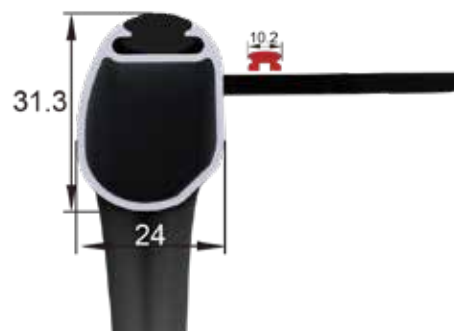

NOVA pushrims with anti-slip insert

The NOVA pushrim is a good choice for users with full or slightly reduced hand strength. The anti-slip insert made of environmentally friendly food grade silicone provides an excellent grip which makes the wheelchair more maneuverable and easier to drive.

- High sides of hard anodized aluminium for easier braking
- The silicone insert is not too sticky which results in a reliable and comfortable grip as sand and other materials do not stick onto it.
- Good anti-slip performance even when wet.
- 6 splices (39210Q)
- Available in black hard anodized – shiny silver anodized on request
- Replaceable silicone insert

| Wheel Size | SD fitting distance mm | Fit Omobic rim types | Weight g | Black hard anodized NOVA H |
|------------|------------------------|----------------------|----------|----------------------------|
| 24" | 515 | DW2 + DW4 + DW7 | 590 | 34248S |
| 24" | 523 | SW1 | 610 | 34248T |
| 25" | 535 | DW2 + DW4 + DW7 | 630 | 34258S |
| 26" | 565 | DW2 + DW4 + DW7 | 690 | 34268S |