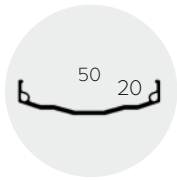

BUDDY

24"

Our off-road wheel BUDDY will safely carry the user and prevent the wheelchair from sinking on soft grounds. The wide rim and fat tyre add style to any wheelchair. Our version with a 507 mm (22") wheel rim fitted with a 60 mm wide tyre has a diameter which is close to a standard 24" wheel and so the setup of the wheelchair remains the same.

Black
extra wide

Aluminium pushrim
6 splices with two holes
Black anodized
Ø19 mm

Black hub with high flanges
(F5) 53/64mm
36 stainless steel spokes,
2 mm

Big Apple 24"/507-
24" x 2" - other
DIRECTIONAL tyres
on request

Max load
60 kg

Raw wheels

SIZE	SD diameter mm	Weight g	Part no. Ø12 mm	Part no. Ø1/2"
24"/Ø507	480	1100	23F403	23F404

Wheels with pushrim and tyre

SIZE	Tyre DIRECTIONAL	Weight g	Part no. Ø12 mm	Part no. Ø1/2"
24"/Ø507	LEFT	2400	26F405L	26F406L
24"/Ø507	RIGHT	2400	26F405R	26F406R

Quick-release axles in steel or titanium

Material	Weight (g) Ø12 mm /Ø1/2"	Lenght mm	Release button colour	Part. no. Ø12 mm	Part. no. Ø1/2"
Steel	97/108	108	Black	618254	618354
Titanium	66/73	108	Black	61825A	61835A